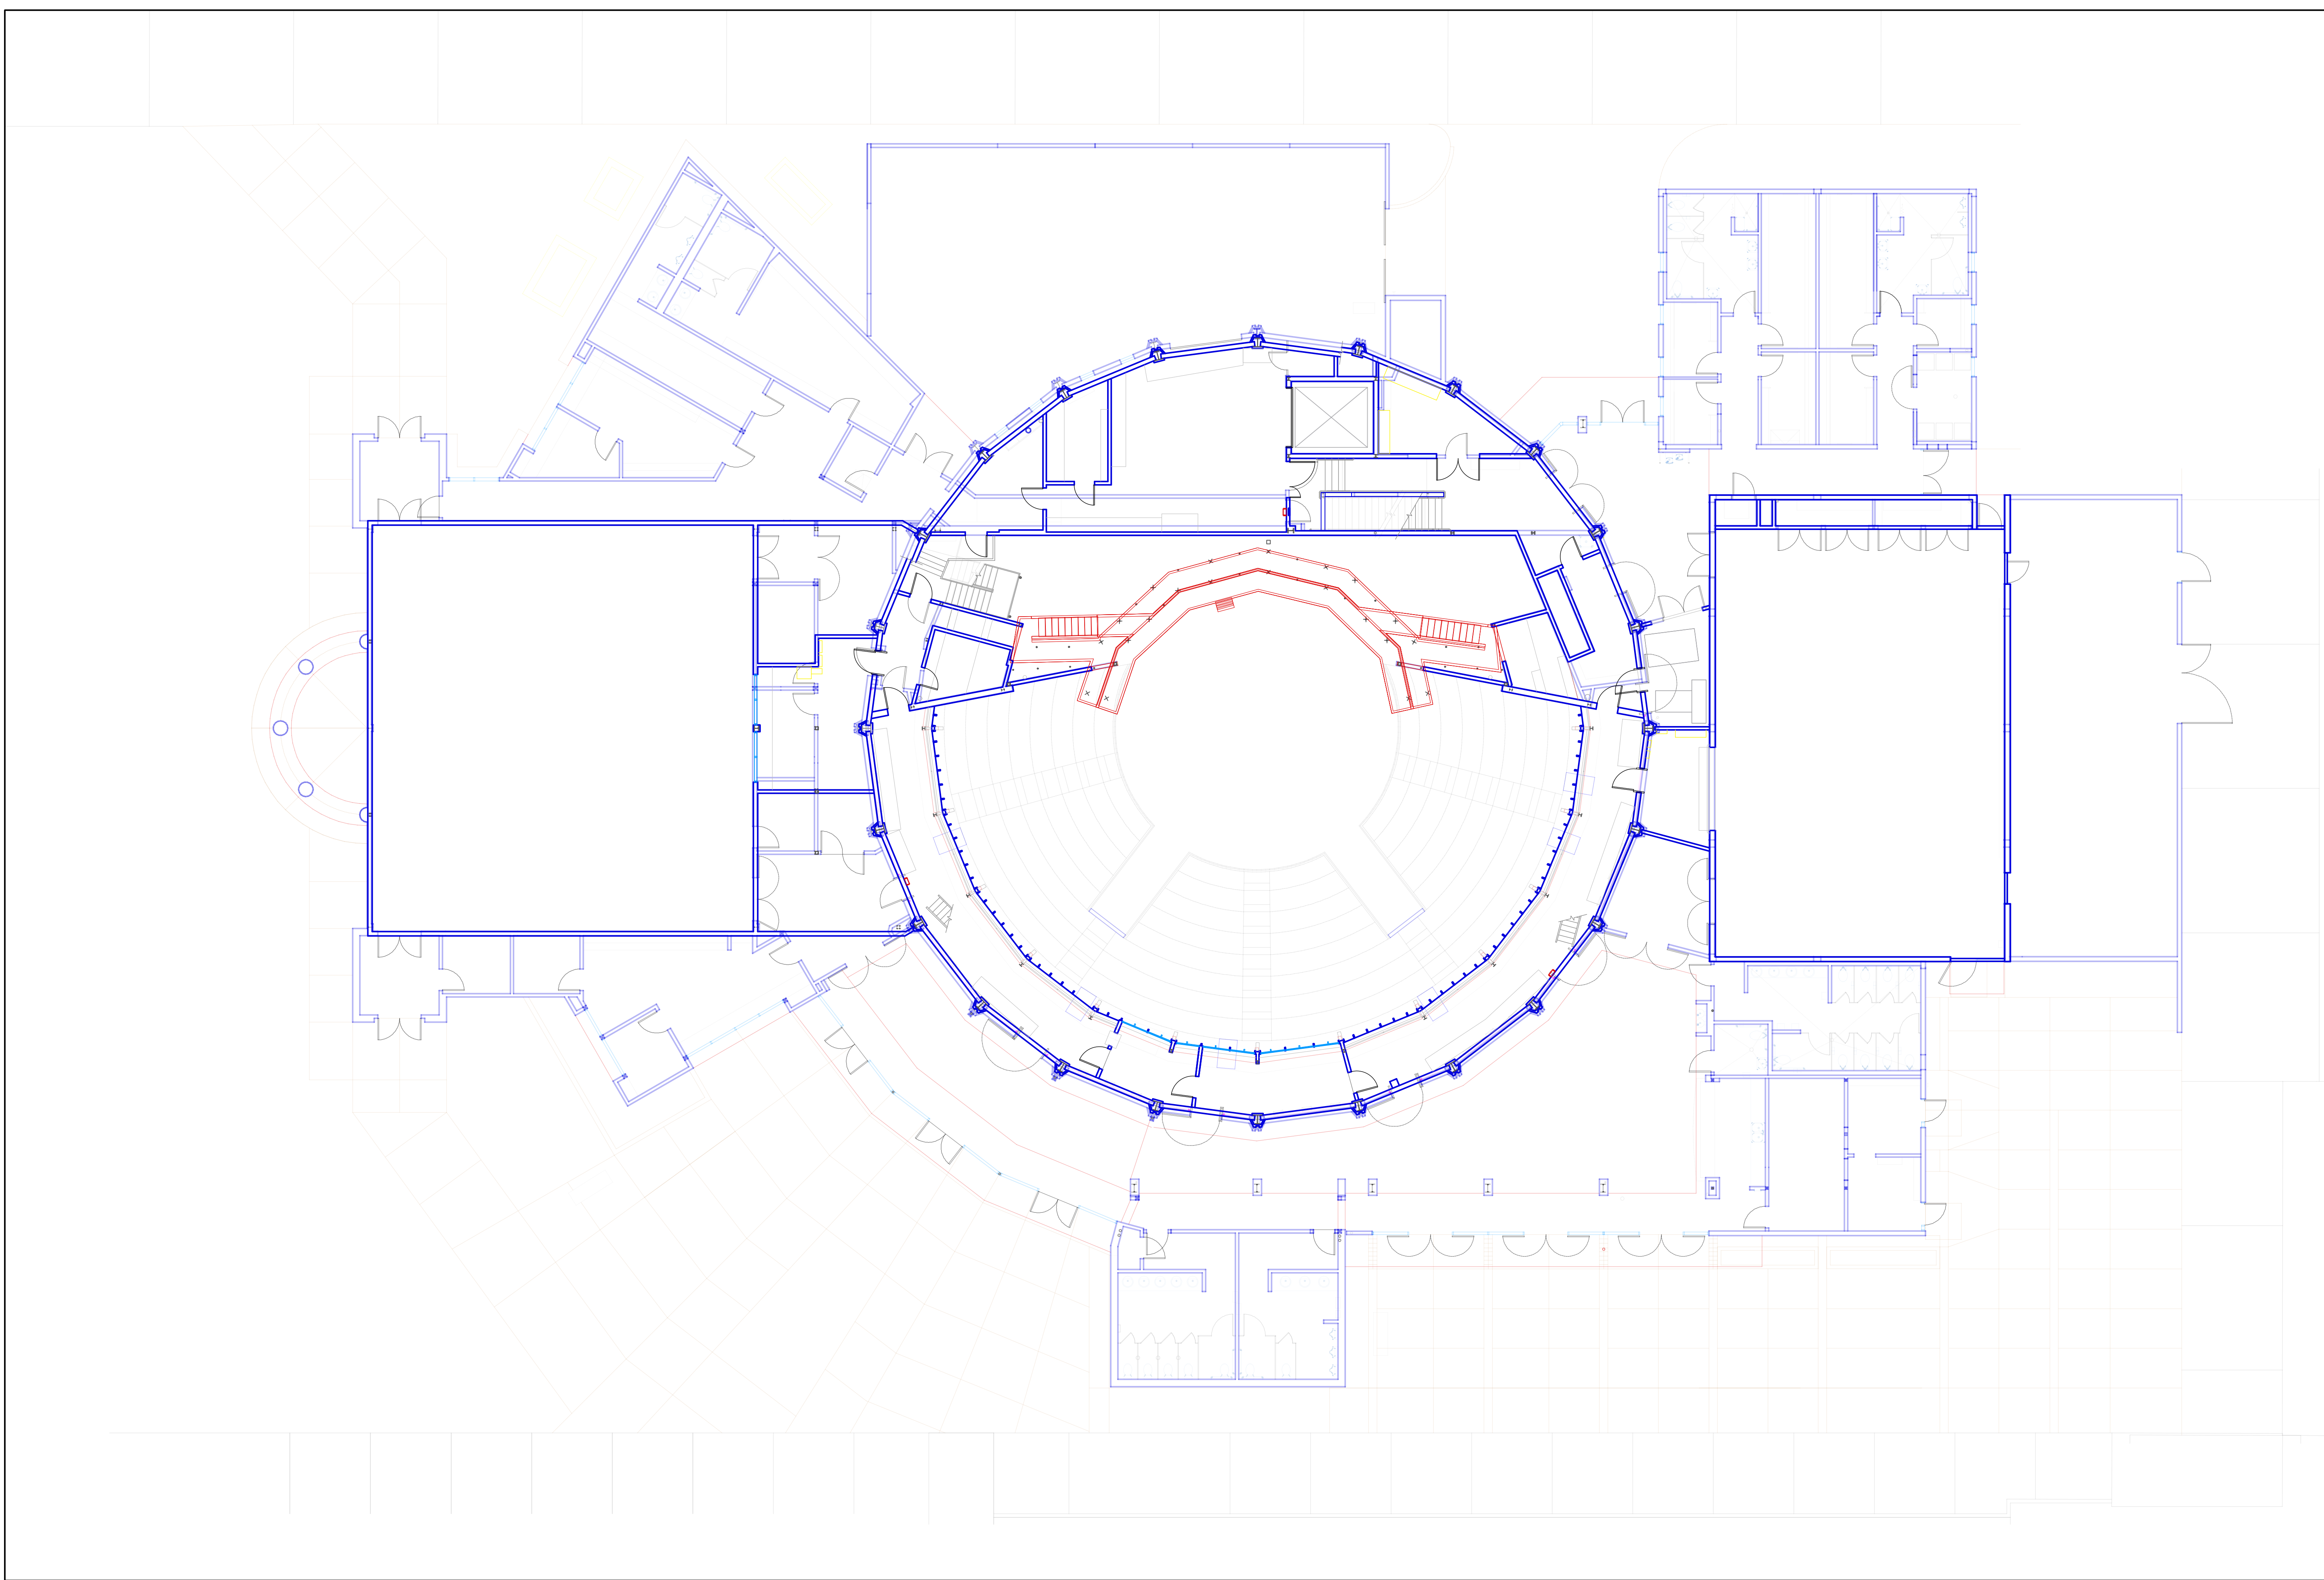

BUILDING D BASEMENT LEVEL  
MARIAN AND SEVERSON THEATRE  
ALLAN HANCOCK COLLEGE  
SANTA MARIA, CA

SCALE 3/16"=1'-0"

BUILDING D MARIAN SECTION  
 MARIAN AND SEVERSON THEATRE  
 ALLAN HANCOCK COLLEGE  
 SANTA MARIA, CA

SCALE 3/16"=1'-0"