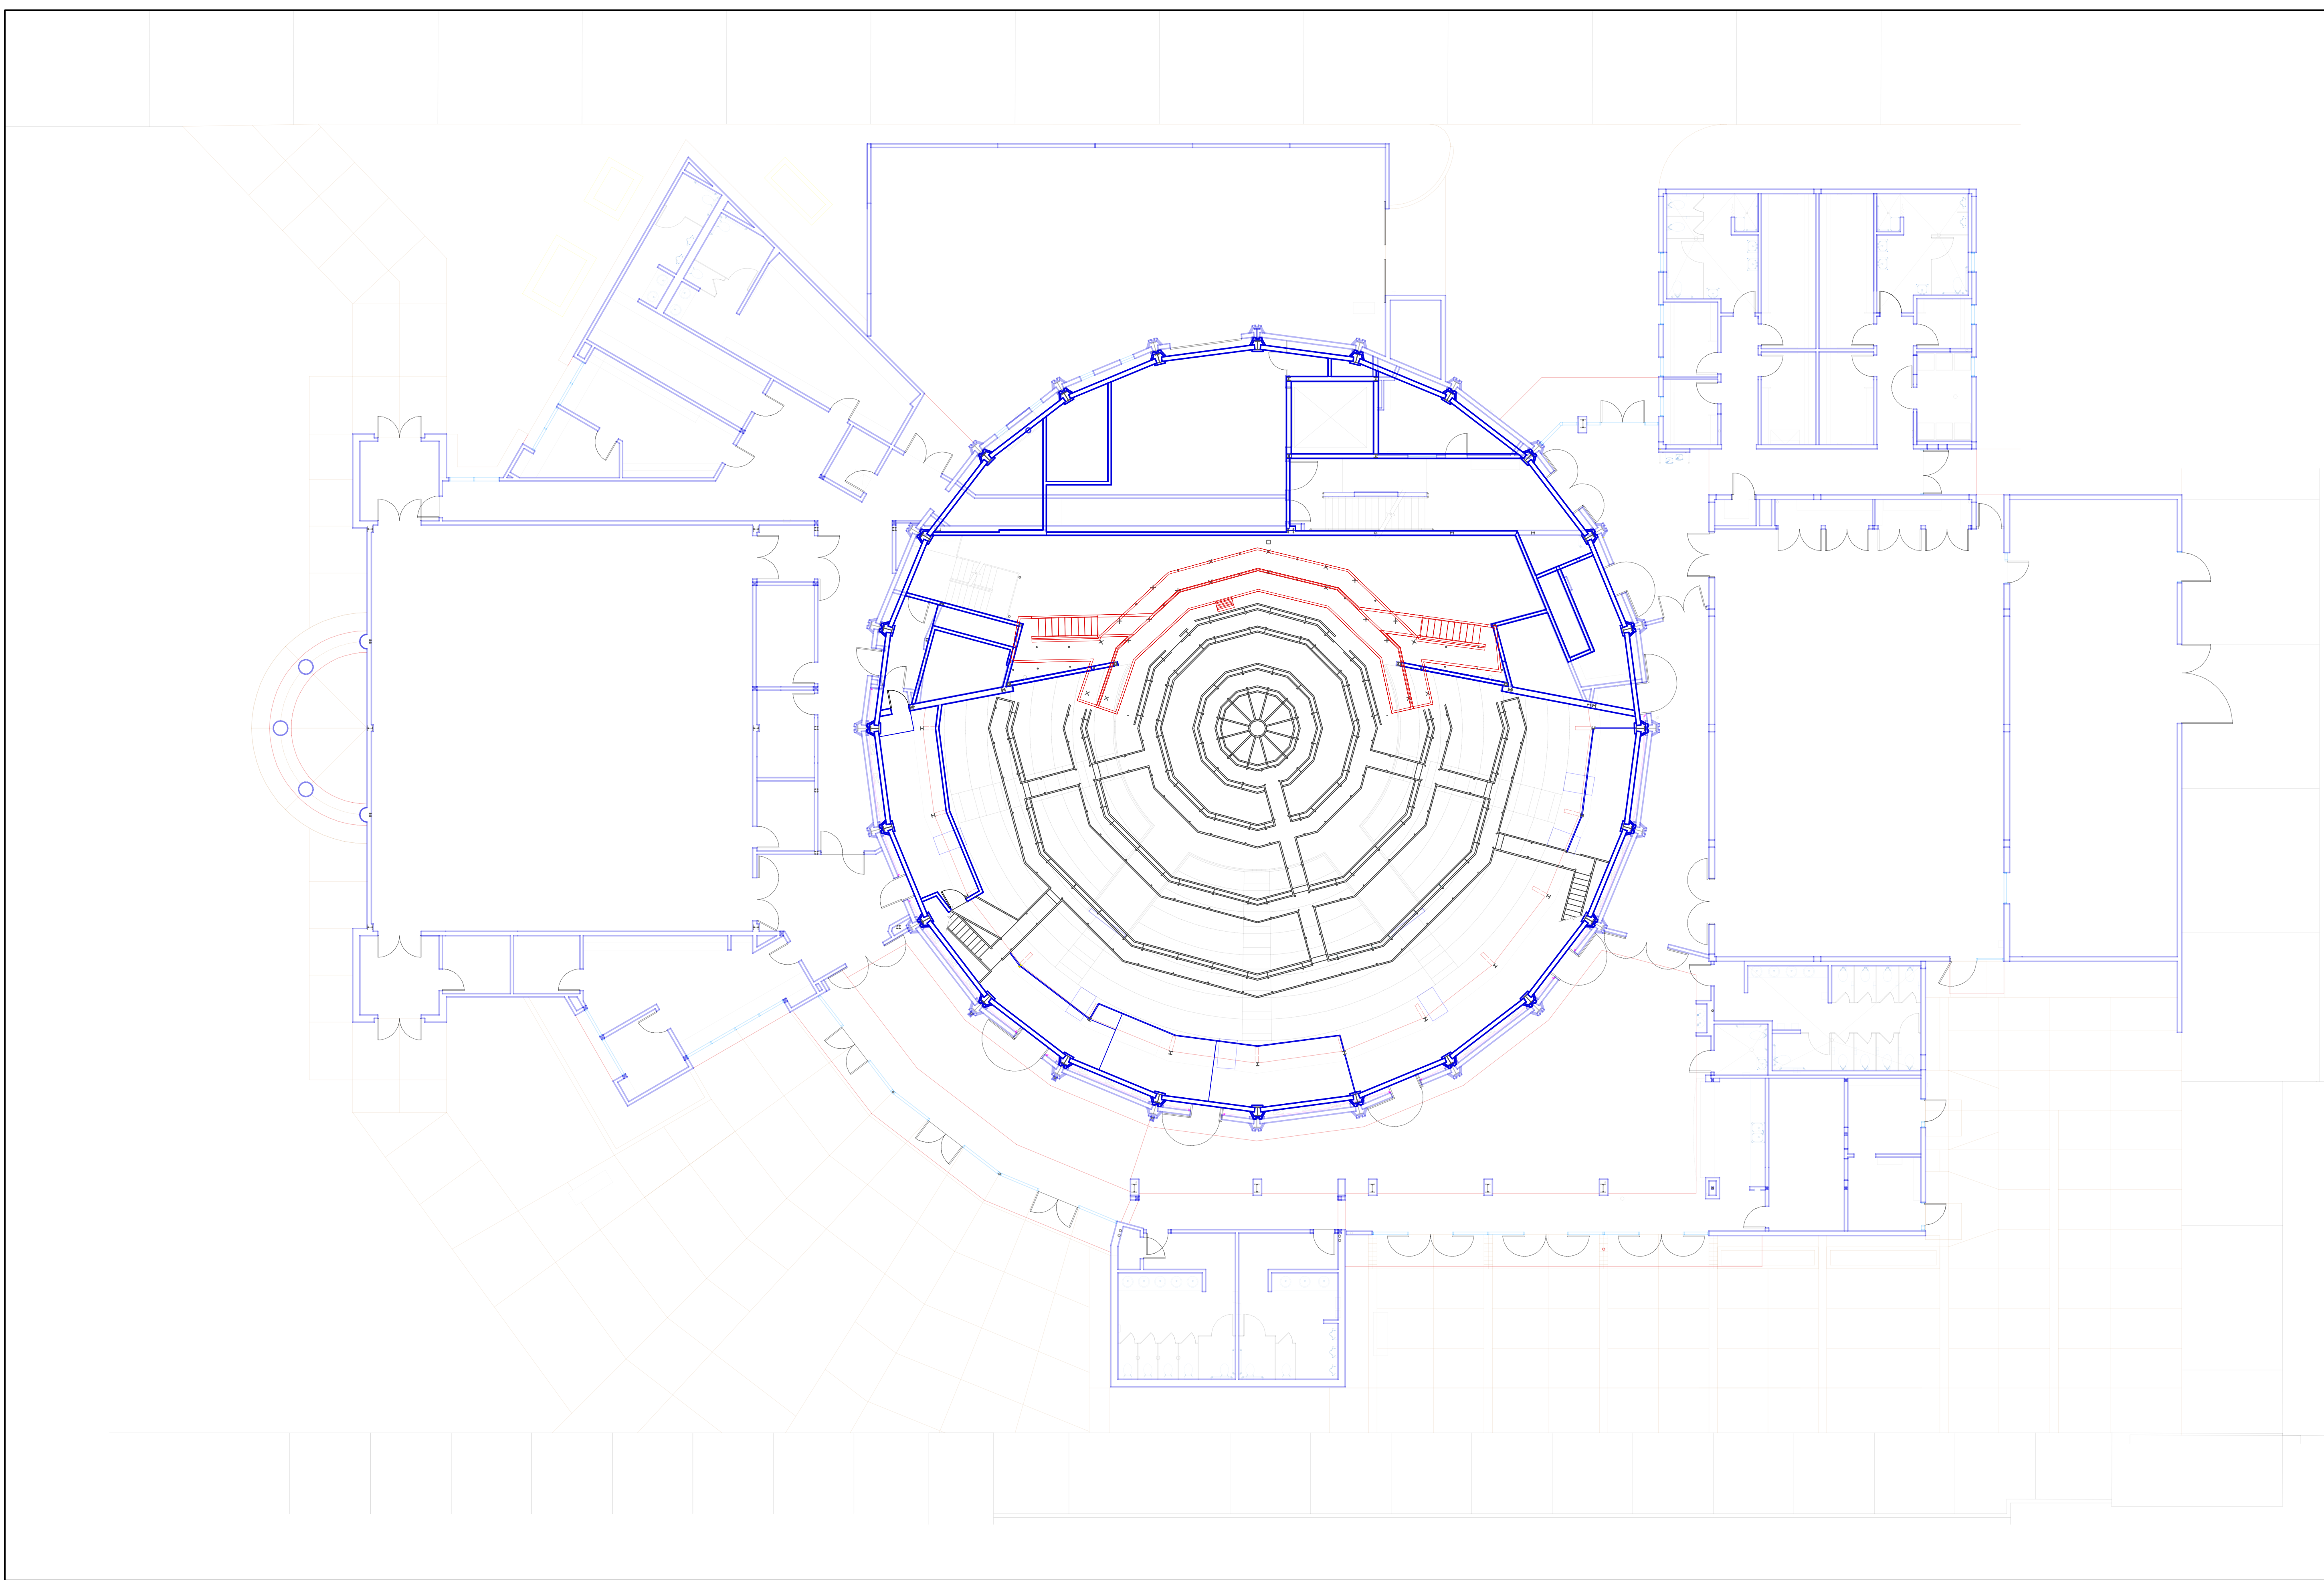

BUILDING D BASEMENT LEVEL  
MARIAN AND SEVERSON THEATRE  
ALLAN HANCOCK COLLEGE  
SANTA MARIA, CA

SCALE 3/16"=1'-0"

BUILDING D MARIAN SECTION  
 MARIAN AND SEVERSON THEATRE  
 ALLAN HANCOCK COLLEGE  
 SANTA MARIA, CA

SCALE 3/16"=1'-0"