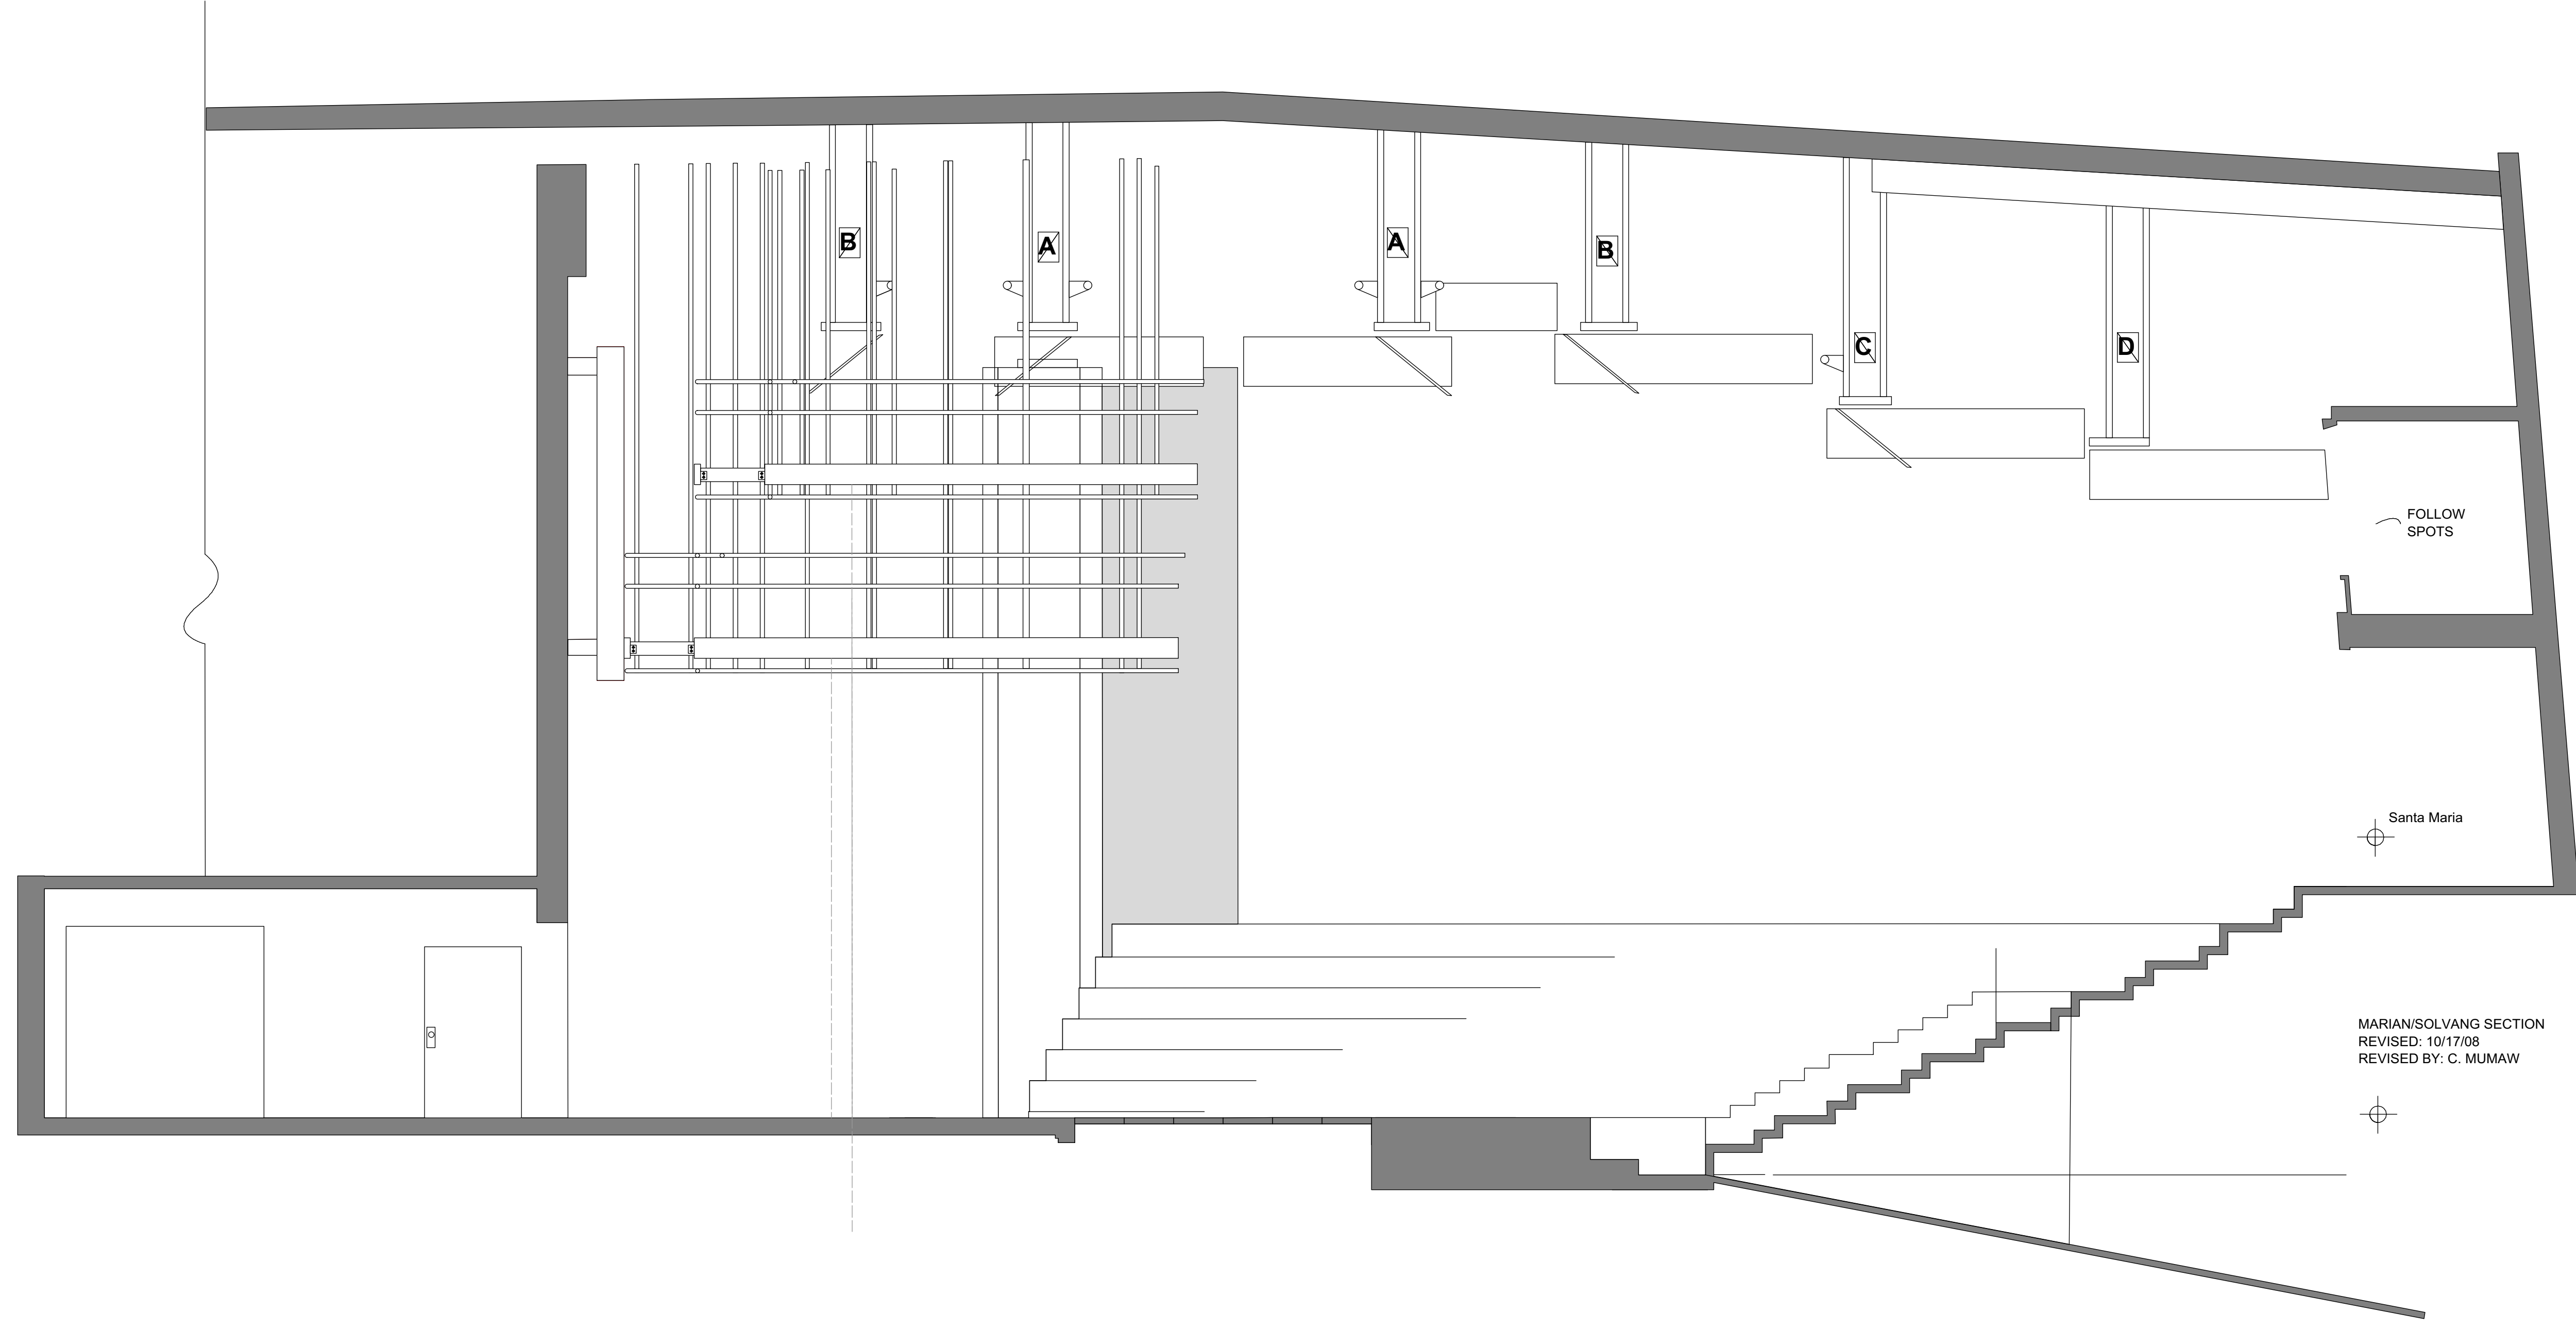

BUILDING D BASEMENT LEVEL  
MARIAN AND SEVERSON THEATRE  
ALLAN HANCOCK COLLEGE  
SANTA MARIA, CA

SCALE 3/16"=1'-0"

BUILDING D MARIAN SECTION  
 MARIAN AND SEVERSON THEATRE  
 ALLAN HANCOCK COLLEGE  
 SANTA MARIA, CA

SCALE 3/16"=1'-0"